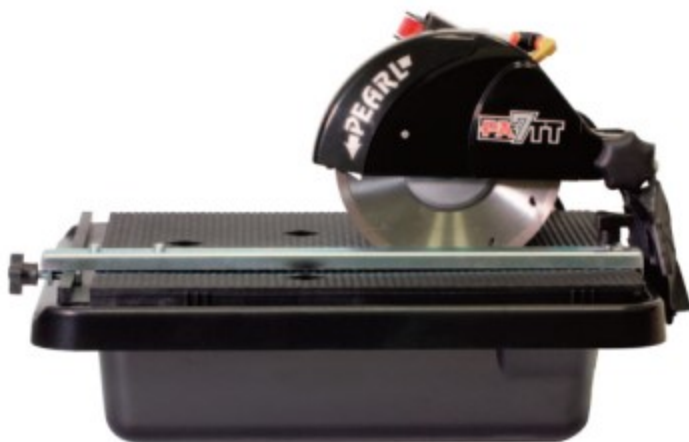

NEW!

7 IN. PROFESSIONAL TABLETOP WET TILE SAW

PART# PA7TT 879196

"SUPER PORTABLE PRO SAW!"

PA7TT

- Powerful 3/4 HP motor
- Lightweight and portable
- Cuts 16 in. tile down the middle with 8 in. clearance from blade to upright arm. Diagonal 12 in. tile
- Submersible water pump
- 1-year limited warranty

MOTOR	3/4 HP, 115v, 60Hz, 9.4 Amp, Single phase. 6,350 rpm
CUTTING CAPACITY	Depth of Cut: 1-1/4"
BLADE CAPACITY	7" with 5/8" arbor size
WEIGHT	22 lbs.
DIMENSION	20(L) x 19(W) x 14(H)

INCLUDED WITH SAW:
7 in. porcelain blade, water pump, rip guide, instruction manual.